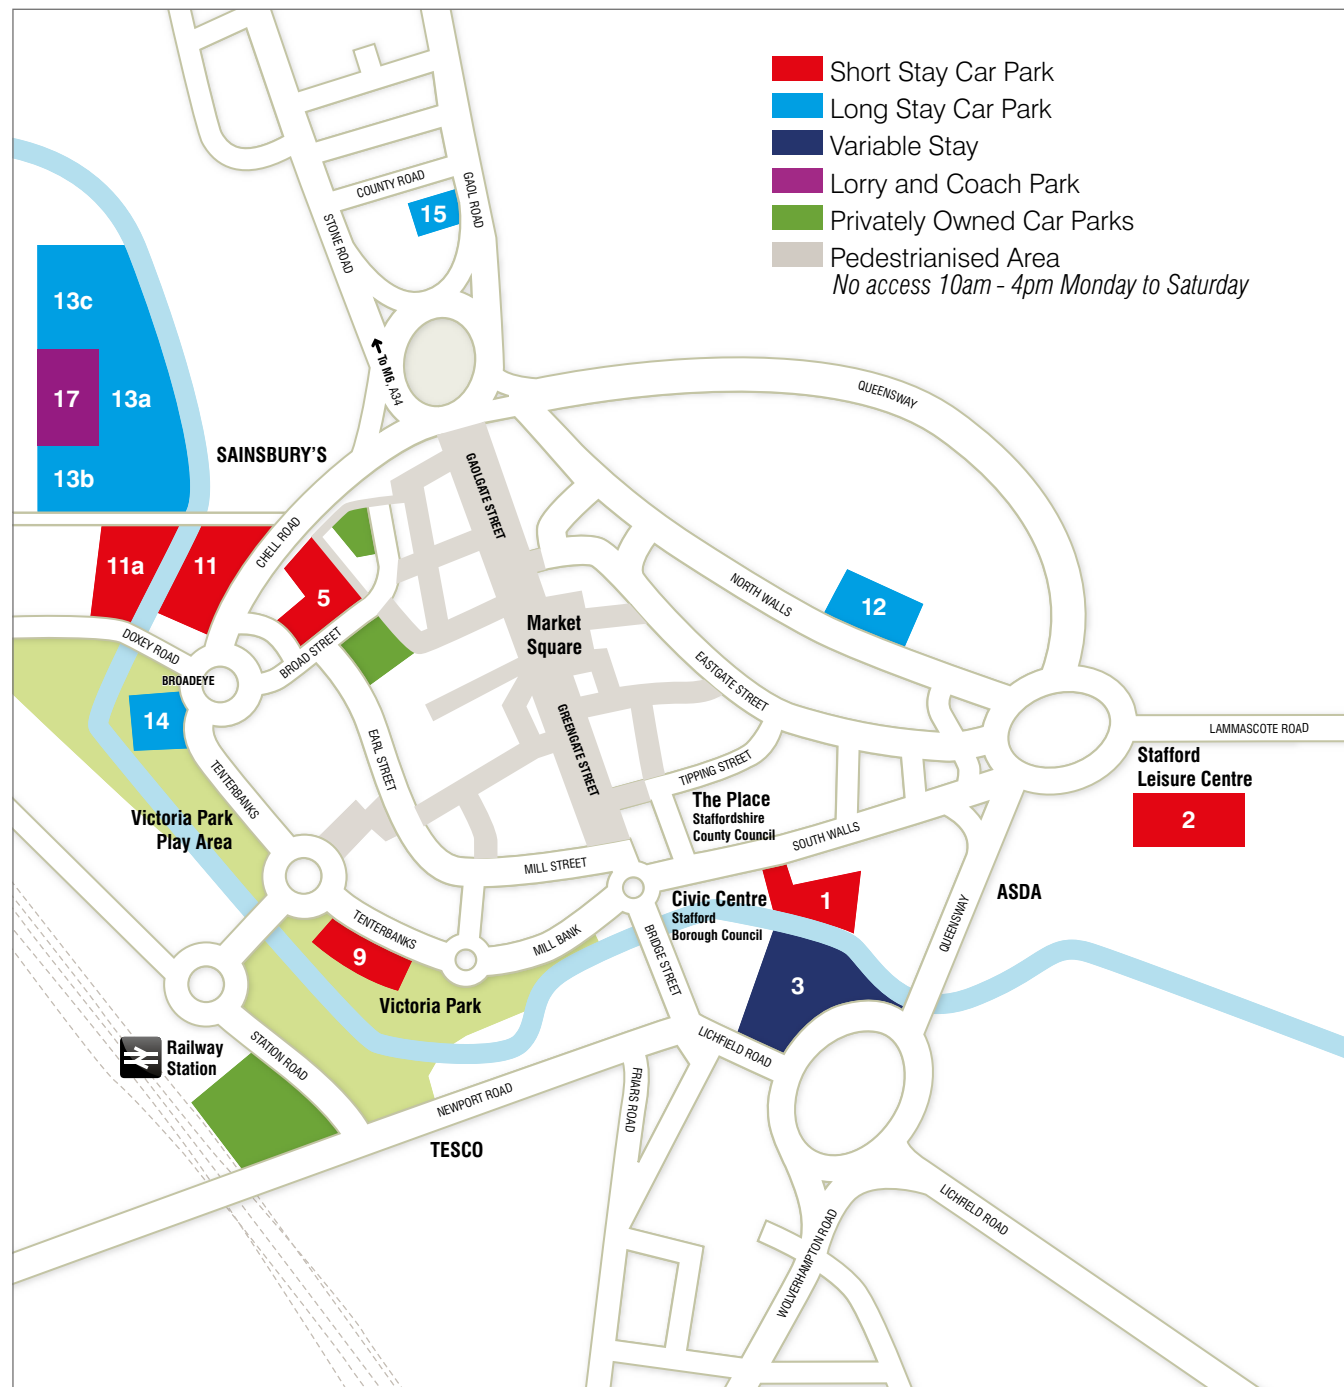

Public Parking in Stafford

Short Stay

- **1** Civic Centre | ST16 3AQ
- **2** Stafford Leisure Centre | ST16 3TA
- **5** Broad Street | ST16 2DE
- **9** Tenterbanks | ST16 2QP
- **11** Doxey Road | ST16 2TF
- **11a** Doxey Road | ST16 2TF

Long Stay

- **12** Lammascote Gyratory | ST16 3AD
- **13a** Doxey Road | ST16 2TF
- **13b** Doxey Road | ST16 2TF
- **13c** Doxey Road | ST16 2TF
- **14** Castle Hill | ST16 2QB
- **15** Gaol Road | ST16 3AW

Variable Stay

- **3** Waterfront | ST16 2HQ

Long Stay Lorry/Coach Park

- **17** Doxey Road Lorry/Coach Park | ST16 2TF

Privately Owned Public Car Parks

- **Charges and times vary**

Season Tickets

Season tickets provide significant savings for commuters, shoppers and anyone who needs regular access to long stay car parks in and around Stafford town centre. To find out more visit www.staffordbc.gov.uk/parking. To apply for a season ticket call 01785 619 000 between 8.30am and 4.30pm Monday to Friday and press option 6 for parking.

Pay by Phone to Park

Cashless parking is a quick and secure way to pay to park in Stafford. See overleaf for details...

This map is based upon Ordnance Survey material with the permission of Ordnance Survey on behalf of the Controller of Her Majesty's Stationary Office © Crown Copyright. Unauthorised reproduction infringes Crown Copyright and may lead to prosecution or civil proceedings. 100018205 [2010].